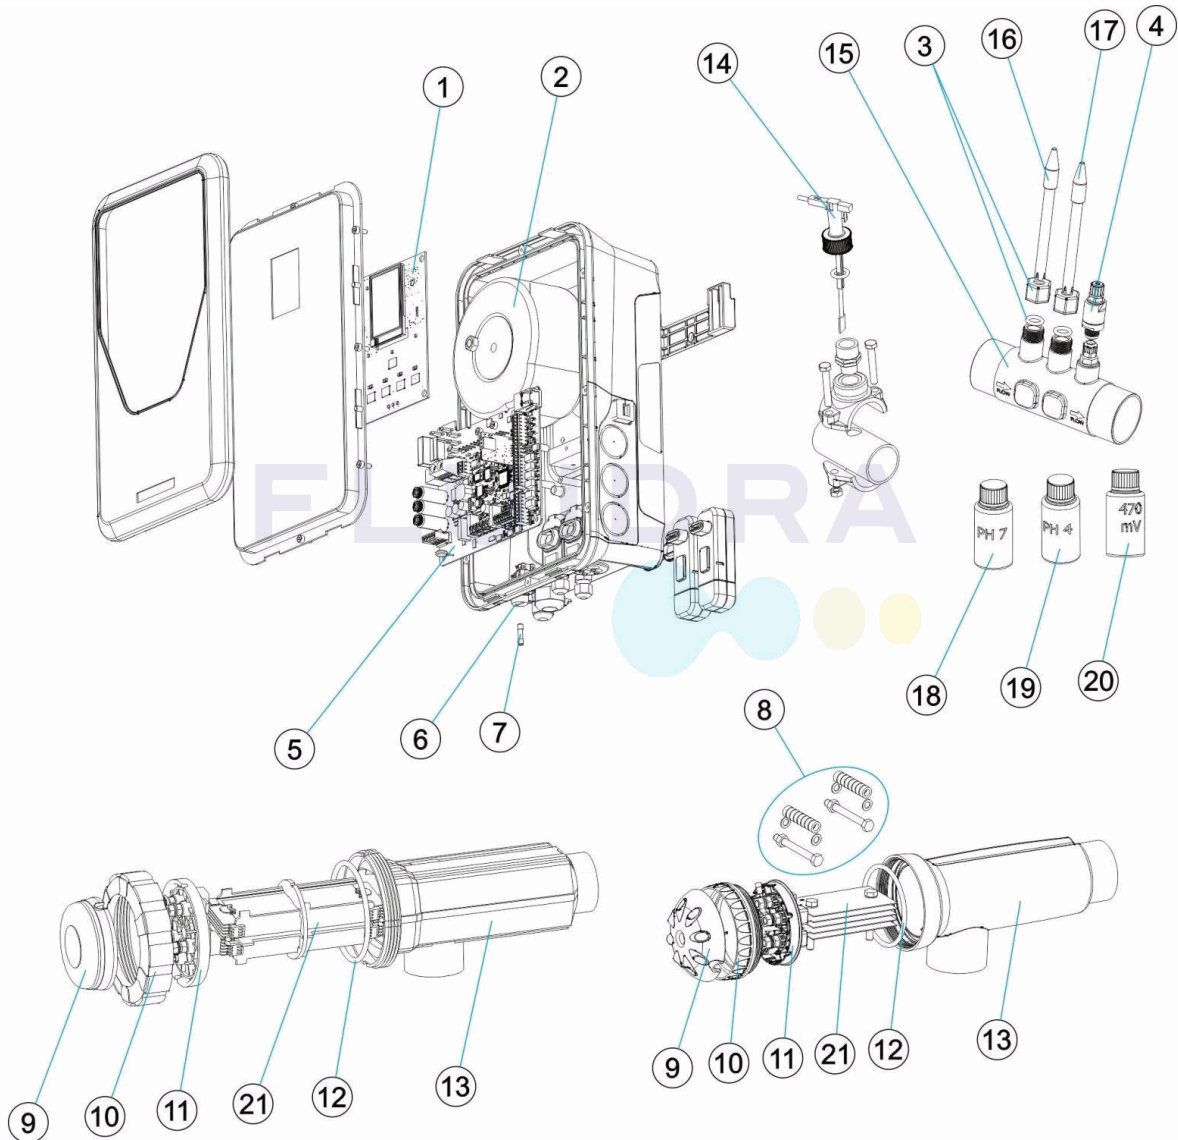

CODE 70012, 70013, 70014, 70016, 70019, 70021, 70023, 70025, 70031, 70032, 70033, 70035, 70037, 70039, 70040, 70042, 70047, 70048

DESCRIPTION: ELITE CONNECT

ENGLISH

POS	CODE	DESCRIPTION	POS	CODE	DESCRIPTION
1	4408040298	POWER CARD ELN	7	* 4408041204	FUSE 4A
2	* 4408041106	POWER TRANSFORMER 190 VA	8	* 4408040073	ELECTRODE FIXING KIT
2	* 4408041107	POWER TRANSFORMER 370 VA	9	* 4408040509	CONTAC PROTECTION
2	* 4408041202	POWER TRANSFORMER 480 VA	9	* 4408041117	CONTACT PROTECTION COVER
2	* 4408040299	POWER TRANSFORMER 490VA	10	* 4408040508	CLOSINGNUT FOR CELL
3	* 4408040604	ELECTRODE CARRIER PE 12M/M.-1/2"	10	* 4408041123	CELL THREADED RING
4	* 4408040068	PH-MINUS INJECTION VALVE 3/8"	11	* 4408040272	BIP ELECTRODE HOLDER
5	* 4408040294	POWER CARD ELN-12	11	* 4408040074	SM/SM+/EL ELECTRODE HOLDER
5	* 4408040295	POWER CARD ELN-24	12	* 4408040510	GASKET EPDM FÜR ZELLE
5	* 4408040296	POWER CARD ELN-32	12	* 4408041118	CELL O-RING
5	* 4408040297	POWER CARD ELN-42	13	* 4408041122	CELL BODY
6	4408040523	FUSE HOLDER 5X20	13	* 57655	ELECTRODE CELL
7	* 4408041113	FUSE 2A	14	71124	WATER FLOW SWITCH